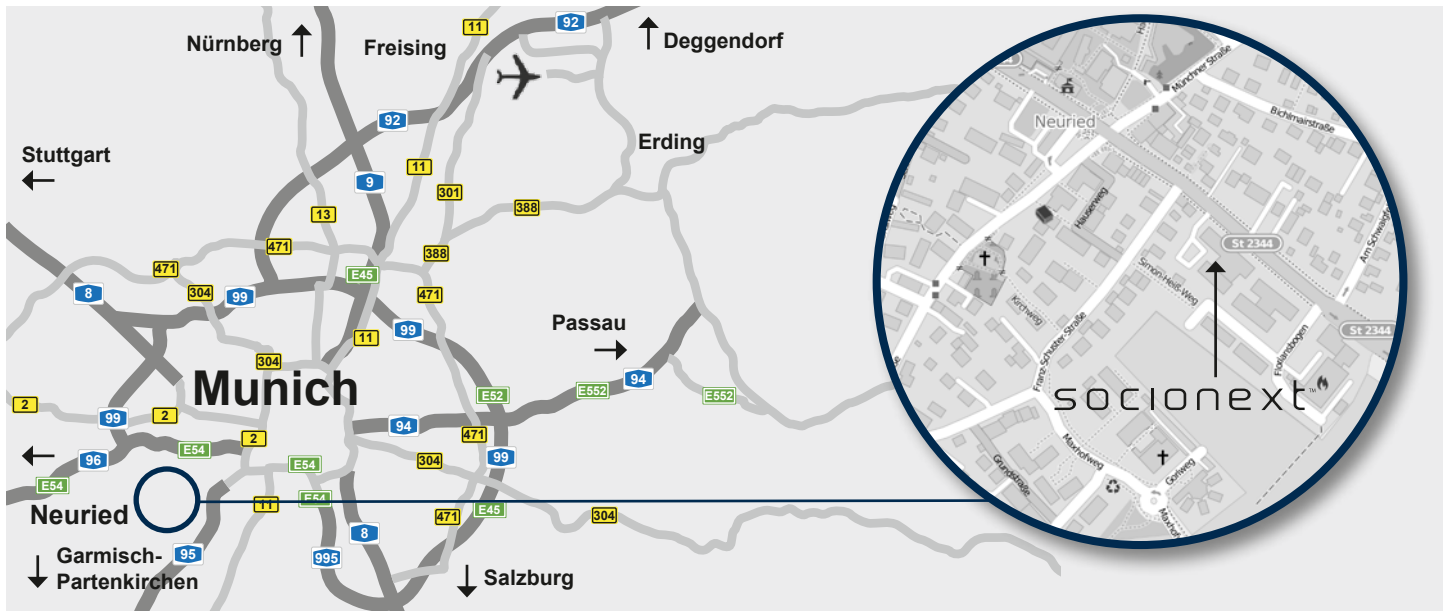

## From Munich Airport

- Take the Autobahn A92 direction 'Stuttgart/Nürnberg/München'.
- At the interchange 'Dreieck München-Feldmoching' keep left and follow signs for A99 toward 'Stuttgart/Augsburg/Lindau'.
- Follow the directions for Autobahn A99 coming from 'Nuremberg/Stuttgart'.

## Autobahn A99 coming from Nuremberg/Stuttgart

- Take the A99 and follow signs for A96 towards 'Lindau/Memmingen/Schweiz'.
- At the interchange 'Dreieck München-Süd-West' keep right and follow signs for A96 toward 'Lindau/Memmingen/Schweiz'.
- Take the exit 'Germering-Süd' toward 'Unterpfaffenhofen/Krailling'.
- Turn left onto St2544. Follow the main road [7,4 km] and continue directly onto Forstenriederstrasse.

## Autobahn A8 coming from Salzburg

- At the interchange 'Kreuz München-Süd' keep left and follow signs for 'Garmisch-P./München-Giesing/Mittl. Ring West' and merge onto A995.
- Continue onto 'Tegernseer Landstrasse/E54' direction A95.
- Continue onto A95 and take the exit 'München-Fürstenried toward 'Gautling/Neuried'.
- Turn right onto Neurieder Strasse and continue onto Forstenriederstrasse.

## By train

- From 'Marienplatz' [Munich City] take the underground train U3 to station 'Fürstenried West'.
- Take the bus 260, 261, 267 or 936. Get off at station 'Neuried Rathaus'.
- Graphics Competence Center is a 5 minute walk away.